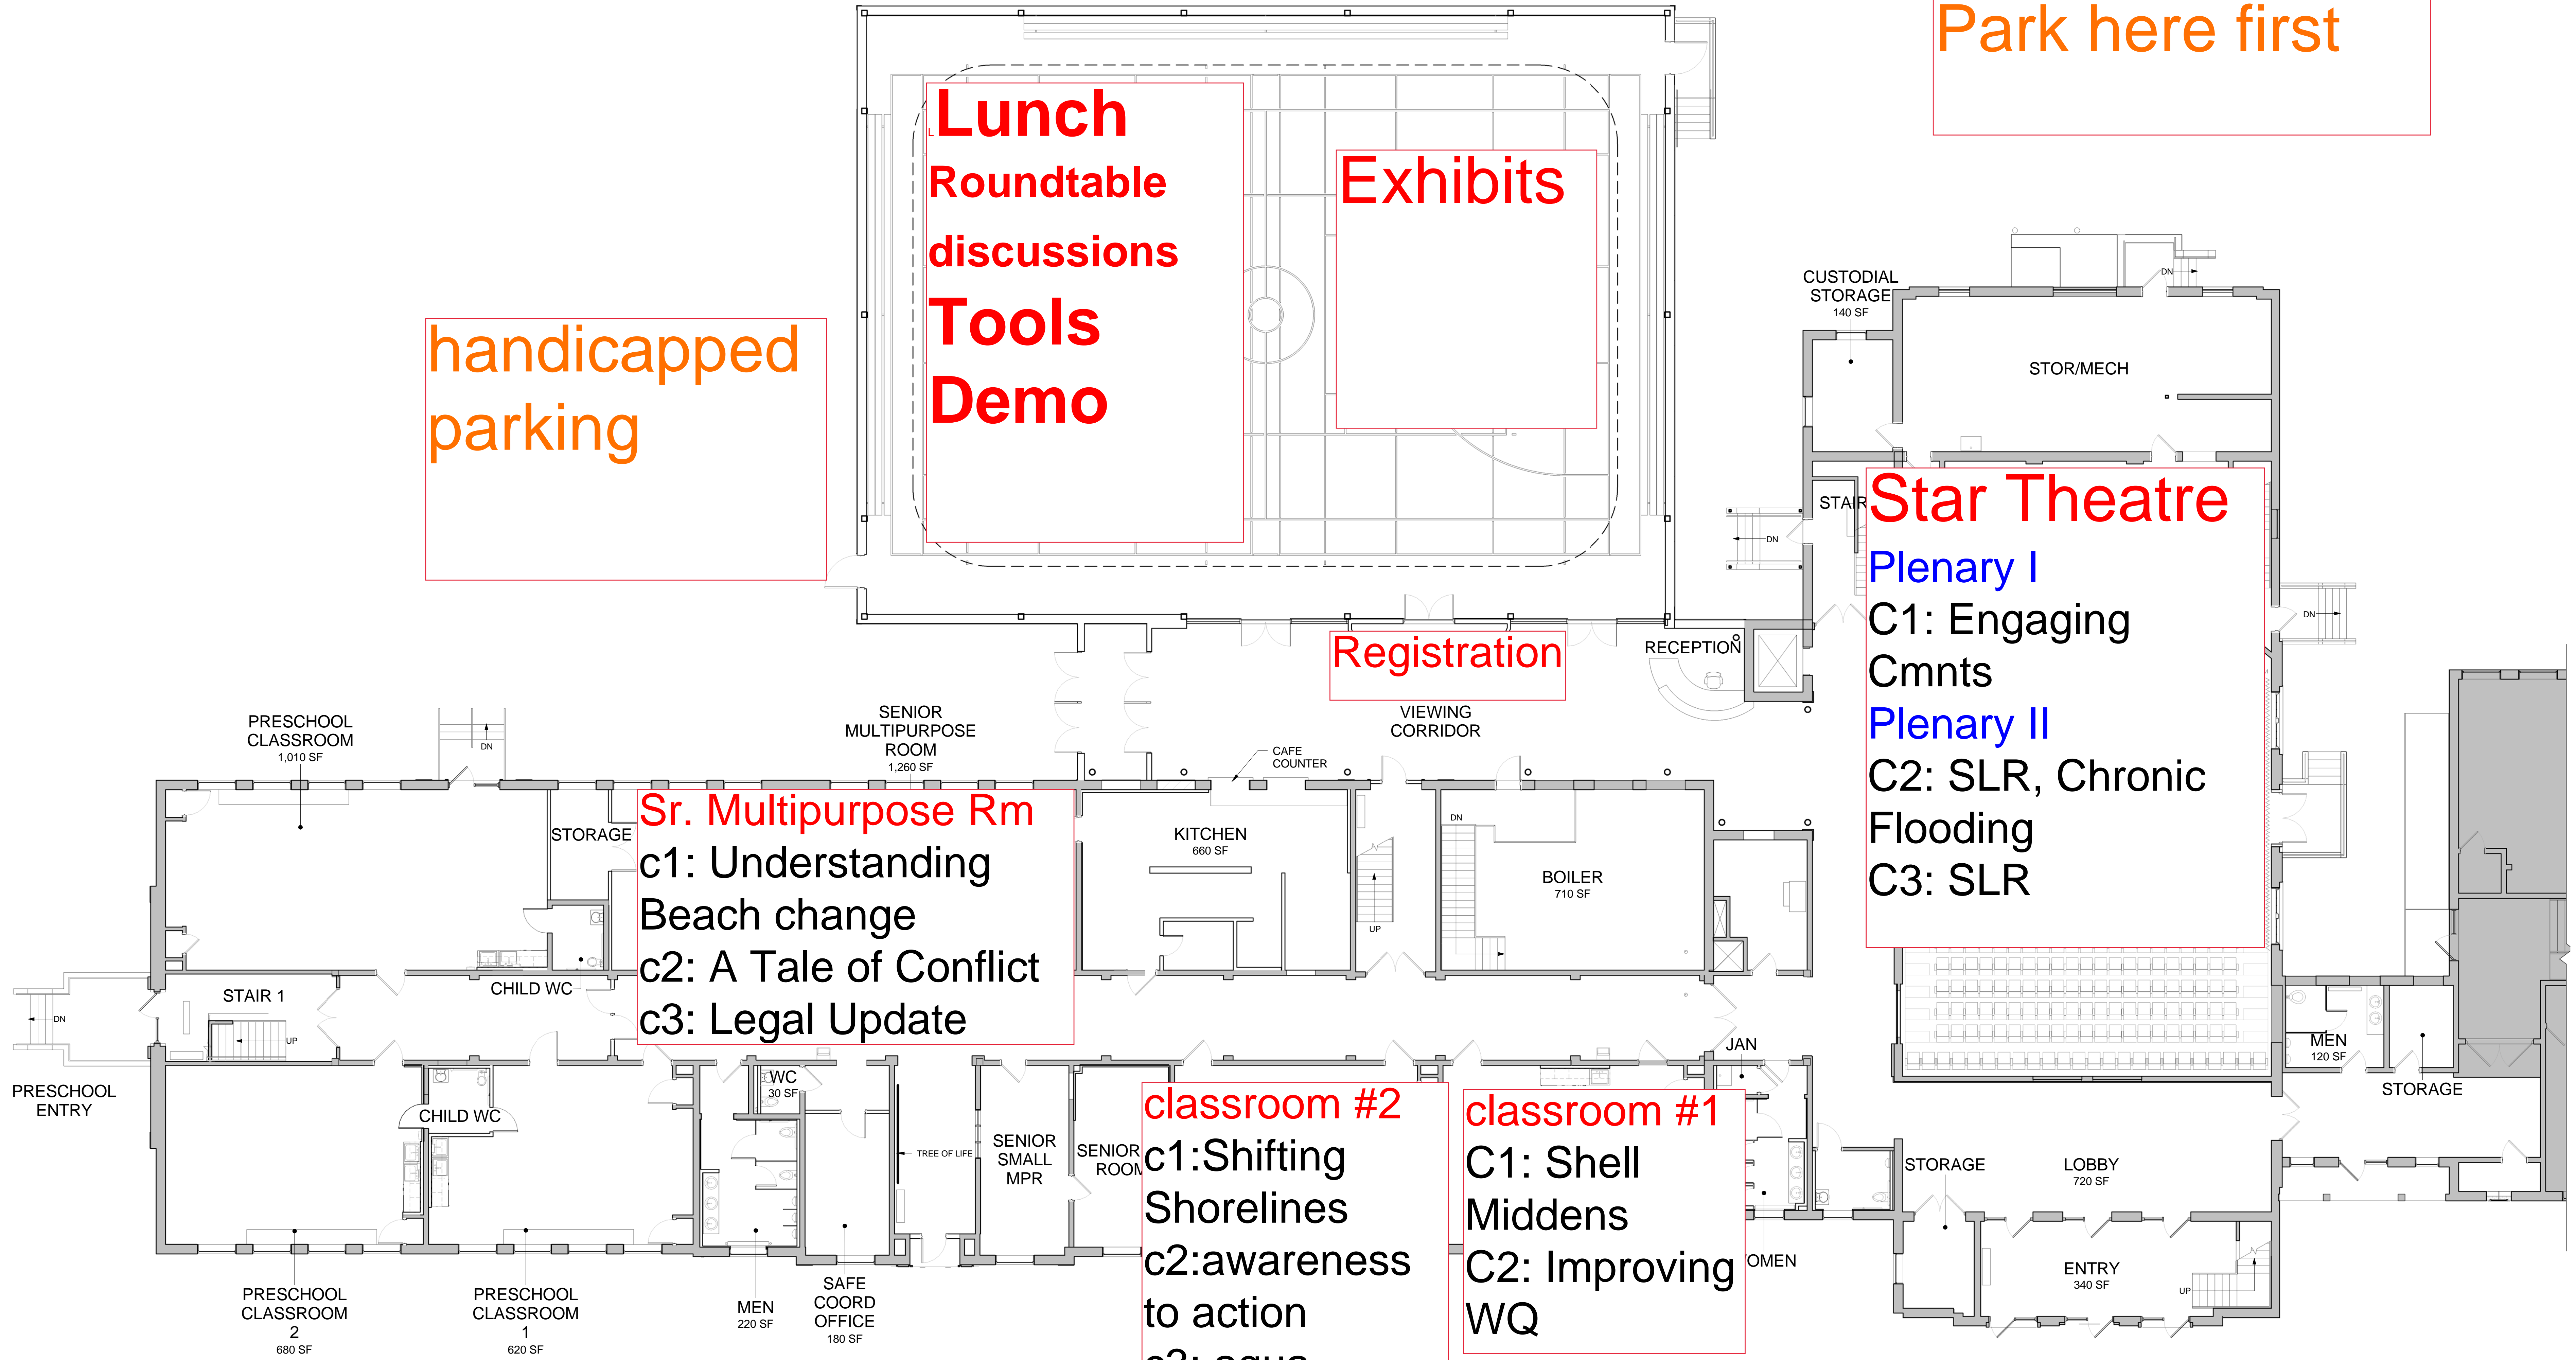

# Kittery Community Center at Frisbee Common

S

exhibitor  
unloading

Park here first

handicapped  
parking

Lunch  
Roundtable  
discussions  
Tools  
Demo

Exhibits

Star Theatre  
Plenary I  
C1: Engaging  
Cmnts  
Plenary II  
C2: SLR, Chronic  
Flooding  
C3: SLR

Registration

Sr. Multipurpose Rm  
c1: Understanding  
Beach change  
c2: A Tale of Conflict  
c3: Legal Update

classroom #2  
c1: Shifting  
Shorelines  
c2: awareness  
to action  
c3: aqua-  
culture RT

classroom #1  
C1: Shell  
Middens  
C2: Improving  
WQ

c1: concurrent 1  
c2: concurrent 2  
c3: concurrent 3

First Floor Plan